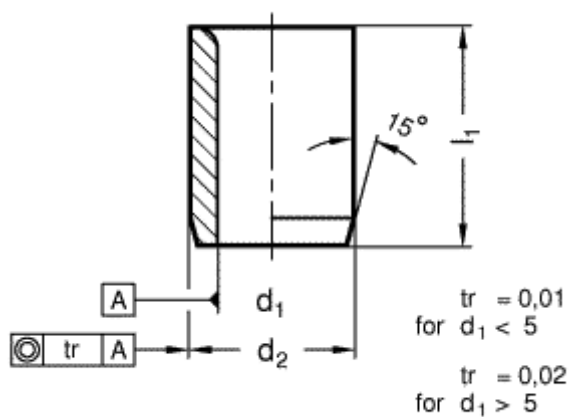

Article number: 201135035

Description: E+G Guide bush DIN 179-B6,5-16-A  
(M8) without collar

## Measures

---

$d_1 = 6,5$

$d_2 = 12$

$l_1 = 16$